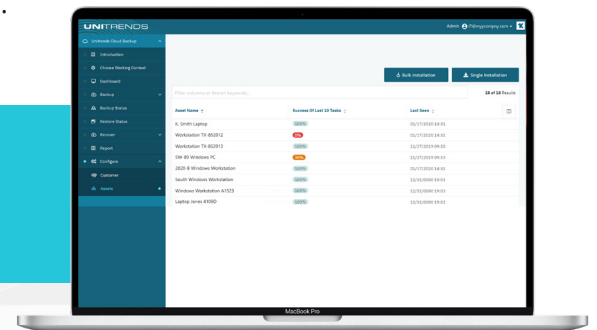

Everything You Need at One Simple Price

No matter what your employees or customers put on their laptops, backup is covered without any extra management or storage configuration from your end. Unitrends EndPoint Backup has low-TCO protection plans for workstations and servers with up to 1TB of data with 30 days of retention, and flexible capacity-based plans for even the largest endpoints with the most demanding retention requirements. Plus, there are no fees to access data or restore files either.

NO SURPRISES, NO GOTCHAS! JUST SIMPLE, COST-EFFICIENT ENDPOINT AND SERVER PROTECTION THAT YOU WOULD EXPECT FROM A COMPANY WITH OVER 30 YEARS OF EXPERIENCE. NOW WITH FULL WINDOWS SYSTEM RESTORE TO BARE METAL.

The intuitive Unitrends EndPoint Backup management console makes protecting endpoints easy